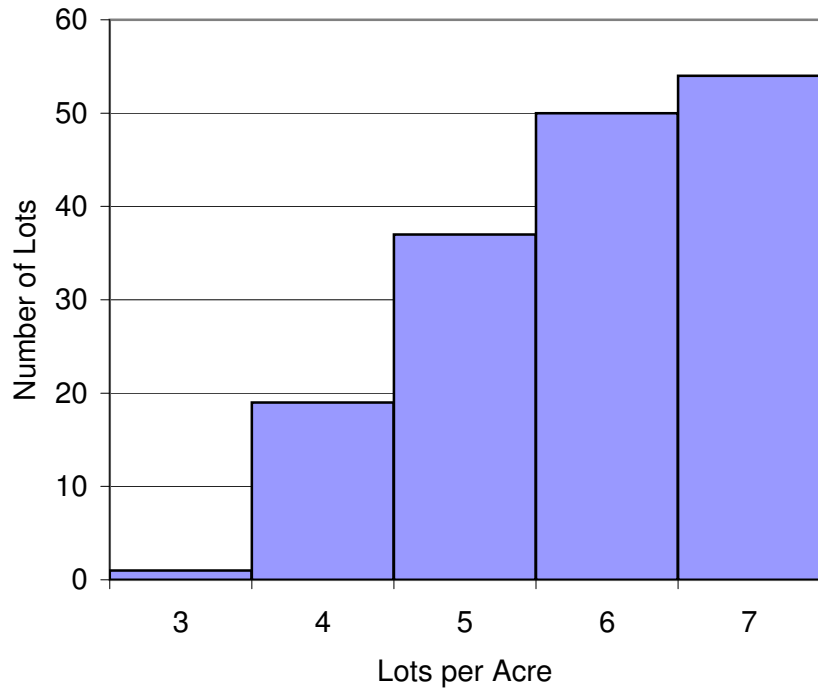

Distribution of Lots per Acre

Lots per Acre	No. of Lots	
2 to less than 3	1	1%
3 to less than 4	19	12%
4 to less than 5	37	23%
5 to less than 6	50	31%
6 to less than 7	54	34%

lots/acre	sq ft
2	21,780
3	14,520
4	10,890
5	8,712
6	7,260
7	6,223

There are 217 R1 lots surrounding the parcel

Minimum lot size	0.23 acre	4.3 Lots per Acre
Average lot size	0.29 acre	3.4 Lots per Acre